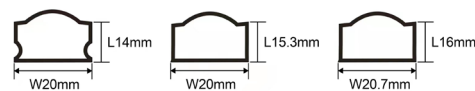

# MERCH+ PLUG&LIGHT

linear / merch+

Alim  
driver déporté

Luminous flux

P lum/m

P (W/m)