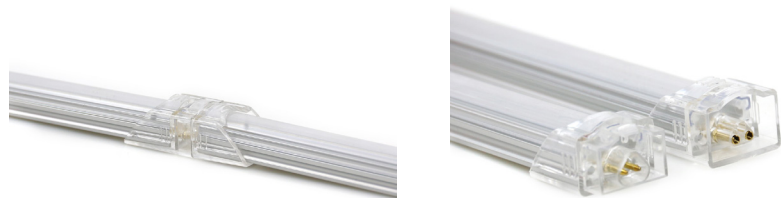

# MERCH+ PLUG&LIGHT

linear / merch+

Alim  
driver déporté

Luminous flux

P lum/m

P (W/m)

## THP series:

THP830	1500Lm	12W
THP840	1500Lm	12W
THPTC3000	1500Lm	15W
THPTC4000	1500Lm	15W

## Accessoires:

IP 20

850°

24V