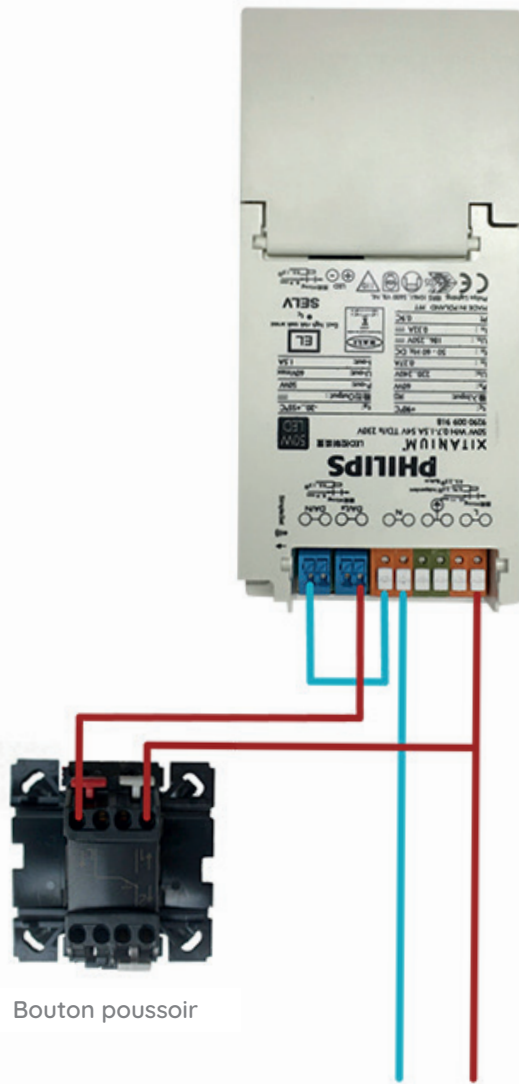

Driver DALI PUSH TD WH

Bouton poussoir

CABLAGE DALI PUSH

accessoires

Descriptif

Driver DALI PUSH TD WH

LIGHT IN SHOP
devient

Aristide
DESIGNERS DE SENSATIONS RETAIL