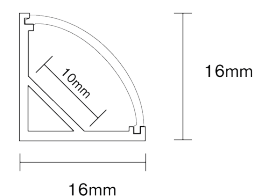

Aimant / Pince orientable / variation

	Luminous flux	P lum/m	P (W/m)
THP series:			
THP830	1500Lm	1500Lm	12W
THP840	1500Lm	1500Lm	12W
THPTC3000	1500Lm	1500Lm	15W
THPTC4000	1500Lm	1500Lm	15W
TTHP series:			
TTHP830	2500Lm	2500Lm	18W
TTHP840	2500Lm	2500Lm	18W
TTHPTC3000	2500Lm	2500Lm	22W
TTHPTC4000	2500Lm	2500Lm	22W
TTHPIRC+3000	2500Lm	2500Lm	15W
TTHPBLUE	NA	NA	18W
UHP series:			
UHP830	4000Lm	4000Lm	26W
UHP840	4000Lm	4000Lm	26W
DMX512 series:			
DMX Dynamic RGB 60LED/m	NA	NA	14W

Longueur maximum du Linear Merch+ est de 25m

IP 20

850°

24V

LIGHT IN SHOP

devient