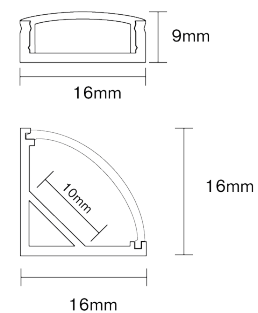

Option:

Aimant / Pince orientable / variation